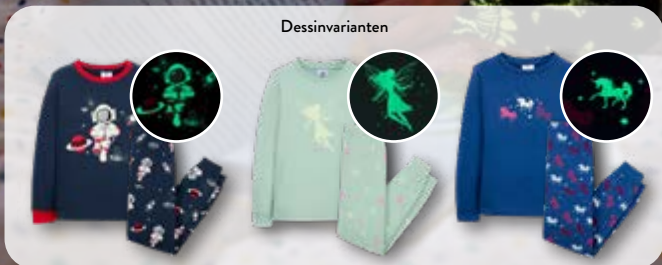

Farbvariante

LILY & DAN
Hausschuhe

Obermaterial und Innenausstattung Filz;
flexible Laufsohle; 23-29; Paar

6.99*